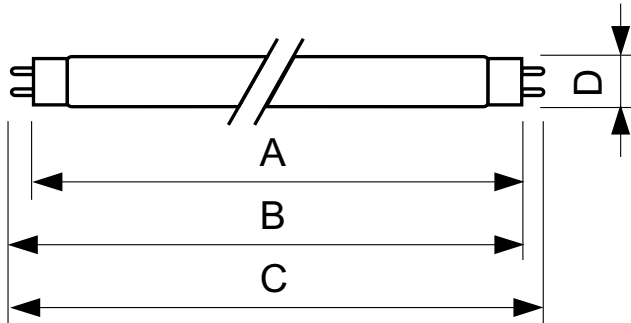

Product data

General Information		Controls and Dimming	
Cap-Base	G13 [Medium Bi-Pin Fluorescent]	Dimmable	Yes
Life to 50% Failures (Nom)	15,000 hour(s)		
Light Technical		Mechanical and Housing	
Color Code	160	Bulb Shape	T8
Luminous Flux	700 lm	Net Weight (Piece)	71.000 g
Color Designation	Yellow		
Operating and Electrical		Approval and Application	
Power Consumption	18.0 W	Mercury (Hg) Content (Nom)	13.0 mg
Lamp Current (Nom)	0.360 A	Energy Consumption kWh/1000 h	23 kWh
Voltage (Nom)	59 V		
Product Data			
Order product name	TL-D Colored 18W Yellow 1SL/25		
Full product name	TL-D Colored 18W Yellow 1SL/25		
Full product code	871150072687240		
Order code	928048001605		

Dimensional drawing

Product	D (max)	A (max)	B (max)	B (min)	C (max)
TL-D Colored 18W Yellow 1SL/25	28.0 mm	589.8 mm	596.9 mm	594.5 mm	604.0 mm

Photometric data

Spectral Power Distribution Colour - TL-D Colored 18W Yellow 1SL/25