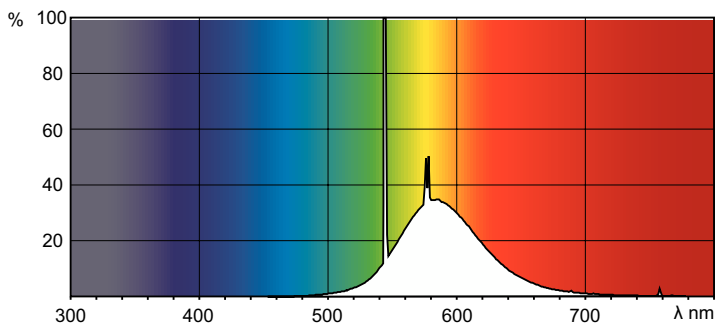

Product data

General Information		Controls and Dimming	
Cap-Base	G13 [Medium Bi-Pin Fluorescent]	Dimmable	Yes
Life to 50% Failures (Nom)	15,000 hour(s)		
Light Technical		Mechanical and Housing	
Color Code	160	Bulb Shape	T8
Luminous Flux	700 lm	Net Weight (Piece)	71.000 g
Color Designation	Yellow		
Operating and Electrical		Approval and Application	
Power Consumption	18.0 W	Mercury (Hg) Content (Nom)	13.0 mg
Lamp Current (Nom)	0.360 A	Energy Consumption kWh/1000 h	23 kWh
Voltage (Nom)	59 V		
Product Data			
Order product name	TL-D Colored 18W Yellow 1SL/25		
Full product name	TL-D Colored 18W Yellow 1SL/25		
Full product code	871150072687240		
Order code	928048001605		

Dimensional drawing

Product	D (max)	A (max)	B (max)	B (min)	C (max)
TL-D Colored 18W Yellow 1SL/25	28.0 mm	589.8 mm	596.9 mm	594.5 mm	604.0 mm

Photometric data

Spectral Power Distribution Colour - TL-D Colored 18W Yellow 1SL/25